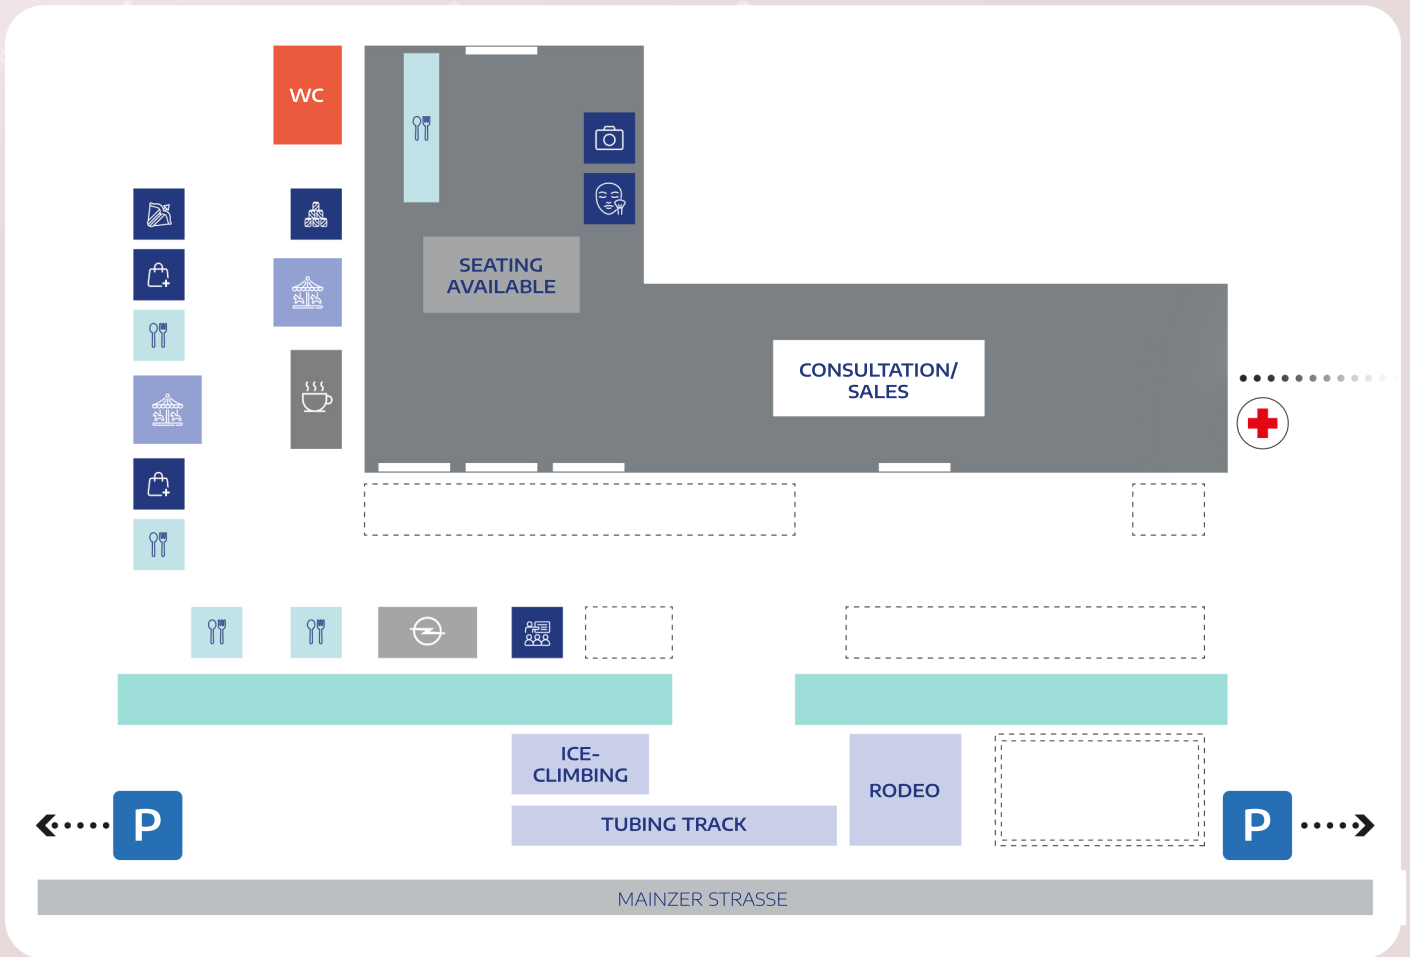

# WINTER WOW WOCH

## EVENT MAP

**GET TO  
THE EVENT.**

Simply scan the QR code above with your smartphone, and you can start navigation via Google Maps straight to our event site!

- |  |                    |  |                     |
|--|--------------------|--|---------------------|
|  | PHOTO BOX          |  | KIDS' CAROUSEL      |
|  | FACE PAINTING      |  | SHOP ON WHEELS OPEL |
|  | CROSSBOW SHOOT     |  | NEW CAR EXHIBITION  |
|  | TRAINEE INFO STAND |  | USED CAR EXHIBITION |
|  | TIN CAN TOSS       |  | FOOD & DRINKS       |
|  | MERCHANDISE SALE   |  | COFFEE STAND        |